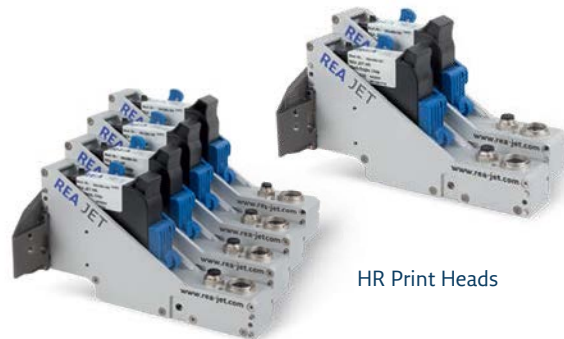

REA JET's HR technology leverages HP Technology, a trusted solution embraced by millions of users worldwide. With its compact design, integration onto any production line becomes seamless.

The durable stainless-steel housing, intuitive operation, and thoroughly designed print head make this system perfectly suited for numerous industrial applications. These applications include, but are not limited to, pharmaceuticals, food & beverage, wood, and packaging.

Advantages:

- Thermal ink jet technology (TIJ)
- Clear & legible printing at high production speeds
- Maximum print height up to 50.8 mm and print resolution up to 600 dpi
- Maintenance-free – you receive a new print head with each cartridge change
- Simple USB transfer of data
- Optional code verification technology offered with REA VERIFIER systems

REA JET
Ink Cartridges

Thanks to its integrated Ethernet interface and full Unicode support, the HR printing technology is the system of choice for serialization tasks and track & trace projects. Up to 50 serialized prints per second and 762 m/min make the HR system the fastest printing system in its class.

HR Print Heads

REA JET HR Controller

- Universally compatible power supply, eliminating the need for different device versions for specific countries
- Full Unicode support allows for the capability to produce printed materials in every language for international customers
- Integrated VNC server: provides a maintenance tool to diagnose and provide assistance remotely if needed
- Equipped with an integrated web server, allowing users to operate it conveniently using their PC, tablet, or smartphone