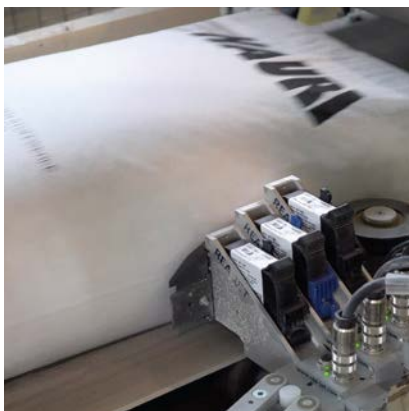

REA JET HR Controller

- Universally compatible power supply, eliminating the need for different device versions for specific countries
- Full Unicode support allows for the capability to produce printed materials in every language for international customers
- Integrated VNC server: provides a maintenance tool to diagnose and provide assistance remotely if needed
- Equipped with an integrated web server, allowing users to operate it conveniently using their PC, tablet, or smartphone