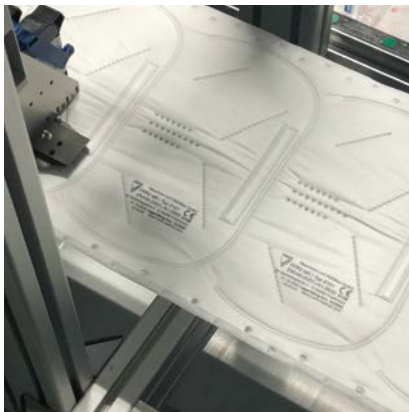

REA JET HR Controller

- Universally compatible power supply, eliminating the need for different device versions for specific countries
- Full Unicode support allows for the capability to produce printed materials in every language for international customers
- Integrated VNC server: provides a maintenance tool to diagnose and provide assistance remotely if needed
- Equipped with an integrated web server, allowing users to operate it conveniently using their PC, tablet, or smartphone